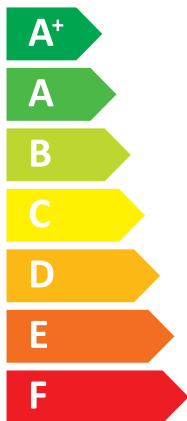

ENERG

енергия · ενεργεια

SAMSUNG AE160RXYDGG / AE260RNWMGG

A⁺⁺

A

44 dB

66 dB

- 15 kW
- **16 kW**
- 16 kW