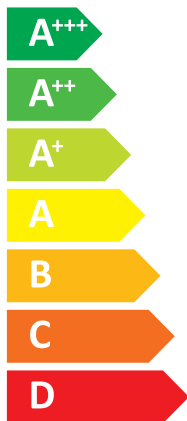

ENERG

енергия · ενεργεια

SAMSUNG AE120RXYDGG / AE260RNWMGG

44 dB

64 dB

- 11 kW
- **12 kW**
- 12 kW