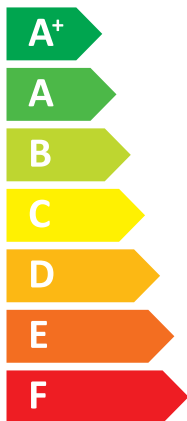

## SAMSUNG AE080RXYDGG / AE260RNWMGG

Two icons showing sound power levels: a speaker icon with a house inside labeled **40 dB**, and a house icon with a speaker outside labeled **63 dB**.

Three icons representing power consumption: a dark blue square labeled **7 kW**, a medium blue square labeled **8 kW**, and a light blue square labeled **8 kW**.

An icon showing a clock face with a dashed line and a coin with an arrow pointing to it, symbolizing energy saving or cost reduction.

Water consumption icons: tap with XL, energy efficiency scale from A+++ to G with A+ label