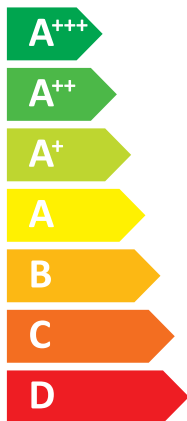

## SAMSUNG AE080RXYDGG / AE260RNWMGG

Two icons showing sound power levels: a speaker icon with a house inside labeled **40 dB**, and a house icon with a speaker outside labeled **63 dB**.

Three icons representing power consumption: a dark blue square labeled **7 kW**, a medium blue square labeled **8 kW**, and a light blue square labeled **8 kW**.

An icon showing a clock face with a dashed line and a coin with an arrow pointing to it, symbolizing energy saving or cost reduction.