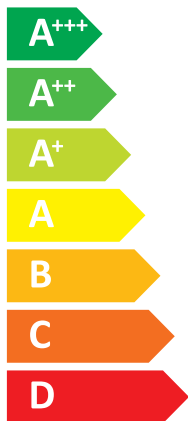

ENERG

енергия · ενεργεια

SAMSUNG AE160RXYDGG / AE260RNWMGG

A⁺⁺

A

44 dB

66 dB

- 15 kW
- **16 kW**
- 16 kW