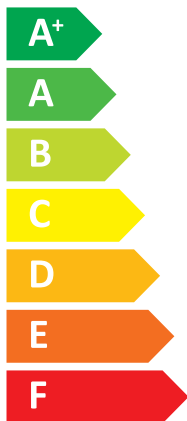

ENERG

енергия · ενεργεια

SAMSUNG AE120RXYDGG / AE260RNWMGG

44 dB

64 dB

- 11 kW
- **12 kW**
- 12 kW