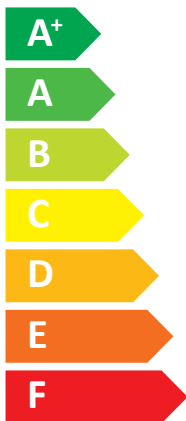

ENERG

енергия · ενεργεια

SAMSUNG AE120BXYDGG / AE260RNWMGG

A⁺⁺

A

Two icons showing sound power levels. The top icon shows a speaker inside a house with the value 44 dB. The bottom icon shows a speaker outside a house with the value 59 dB.

AE120BXYDGG / AE260RNWMGG /
MWR-WW10N

A+++
A++
A+
A
B
C
D
E
F
G

A+++
A++
A+
A
B
C
D
E
F
G

ENERG

енергия · ενέργεια

Y

IJA

IE