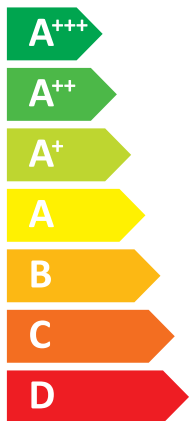

ENERG

енергия · ενεργεια

SAMSUNG AE090RXEDGG / AE090RNYDGG

55 °C

35 °C

A++

A+++

40 dB

64 dB

■ 7
■ 8
■ 8
kW

■ 8
■ 9
■ 9
kW

ENERG

енергия · ενεργεια

SAMSUNG AE090RXEDGG / AE260RNWSGG

Two icons showing sound power levels. The top icon shows a speaker inside a house with the text "40 dB". The bottom icon shows a speaker outside a house with the text "64 dB".

A legend for power consumption in kW, shown in a rounded rectangle. It contains three entries: a dark blue square for "7 kW", a medium blue square for "8 kW", and a light blue square for "8 kW".

ENERG

енергия · ενέργεια