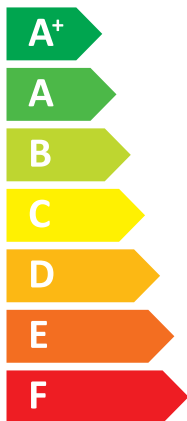

ENERG

енергия · ενεργεια

SAMSUNG AE090RXEDGG / AE090RNYDGG

55 °C

35 °C

A++

A+++

40 dB

64 dB

■ 7
■ 8
■ 8
kW

■ 8
■ 9
■ 9
kW

ENERG

енергия · ενεργεια

SAMSUNG AE090RXEDGG / AE260RNWSGG

Two icons showing sound power levels. The top icon shows a speaker inside a house with the text "40 dB". The bottom icon shows a speaker outside a house with the text "64 dB".

A legend for power consumption in kW, shown in a rounded rectangle. It contains three entries: a dark blue square for "7 kW", a medium blue square for "8 kW", and a light blue square for "8 kW".

ENERG

енергия · ενέργεια