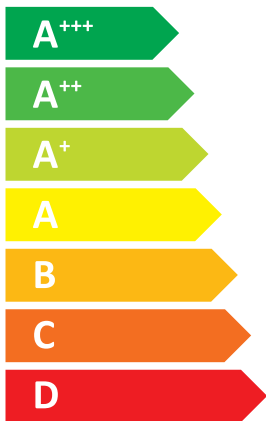

ENERG

енергия · ενεργεια

SAMSUNG AE090RXEDGG / AE090RNYDGG

55 °C

35 °C

A++

A+++

40 dB

64 dB

■ 7
■ 8
■ 8
kW

■ 8
■ 9
■ 9
kW

ENERG

енергия · ενεργεια

SAMSUNG AE090RXEDGG / AE260RNWSGG

Two icons showing sound power levels. The top icon shows a speaker inside a house with the text "40 dB". The bottom icon shows a speaker outside a house with the text "64 dB".

A legend for power consumption in kW, shown in a rounded rectangle. It contains three entries: a dark blue square for "7 kW", a medium blue square for "8 kW", and a light blue square for "8 kW".

ENERG

енергия · ενέργεια

Energy efficiency scale from A+++ to G with A+ label