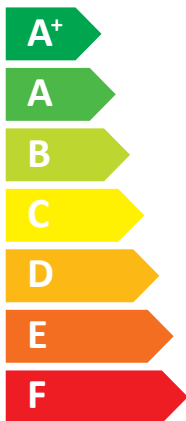

ENERG

енергия · ενεργεια

SAMSUNG AE040RXEDEG / AE090RNYDEG

55 °C

35 °C

40 dB

58 dB

ENERG

енергия · ενεργεια

SAMSUNG AE040RXEDEG / AE200RNWSEG

A⁺⁺

A⁺

Two sound power level icons. The top one shows a speaker inside a house with the text "40 dB". The bottom one shows a speaker outside a house with the text "58 dB".

A legend for power consumption in kW, shown in a rounded rectangle. It contains three items: a dark blue square labeled "4 kW", a medium blue square labeled "5 kW", and a light blue square labeled "5 kW".

A legend for power consumption in kW, shown in a rounded rectangle. It contains three items: a dark blue square for 4 kW, a medium blue square for 5 kW, and a light blue square for 5 kW.

ENERG

енергия · ενέργεια