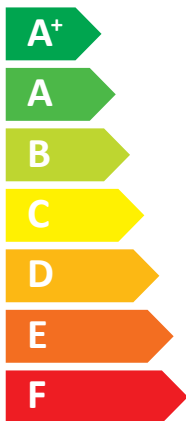

енергия · ενεργεια

SAMSUNG AE040RXEDEG / AE200RNWSEG

A⁺⁺

A⁺

Two sound power level icons. The top one shows a speaker inside a house with the text "40 dB". The bottom one shows a speaker outside a house with the text "58 dB".

A legend for power consumption in kW, shown in a rounded rectangle. It contains three items: a dark blue square labeled "4 kW", a medium blue square labeled "5 kW", and a light blue square labeled "5 kW".

ENERG

енергия · ενεργεια

SAMSUNG AE040RXEDEG / AE260RNWSEG

Two sound power level icons. The top one shows a speaker inside a house with the value 40 dB. The bottom one shows a speaker outside a house with the value 58 dB.

A legend for power consumption in kW, shown in a rounded rectangle. It contains three items: a dark blue square for 4 kW, a medium blue square for 5 kW, and a light blue square for 5 kW.

ENERG

енергия · ενέργεια