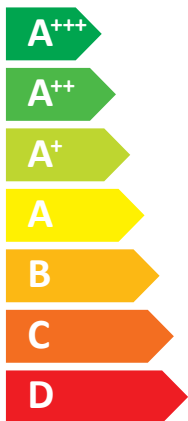

ENERG

енергия · ενεργεια

SAMSUNG AE040RXEDEG / AE090RNYDEG

55 °C

35 °C

40 dB

58 dB

ENERG

енергия · ενεργεια

SAMSUNG AE040RXEDEG / AE200RNWSEG

A⁺⁺

A⁺

Two sound power level icons. The top one shows a speaker inside a house with the text "40 dB". The bottom one shows a speaker outside a house with the text "58 dB".

A legend for power consumption in kW, shown in a rounded rectangle. It contains three items: a dark blue square labeled "4 kW", a medium blue square labeled "5 kW", and a light blue square labeled "5 kW".

A legend for power consumption in kW, shown in a rounded rectangle. It contains three items: a dark blue square for 4 kW, a medium blue square for 5 kW, and a light blue square for 5 kW.

ENERG

енергия · ενέργεια