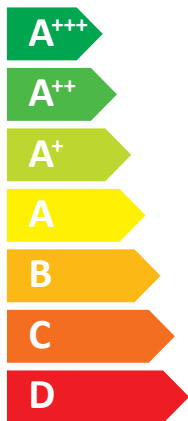

енергия · ενεργεια

SAMSUNG AE040RXEDEG / AE200RNWSEG

A⁺⁺

A⁺

Two sound power level icons. The top one shows a speaker inside a house with the text "40 dB". The bottom one shows a speaker outside a house with the text "58 dB".

A legend for power consumption in kW, shown in a rounded rectangle. It contains three items: a dark blue square labeled "4 kW", a medium blue square labeled "5 kW", and a light blue square labeled "5 kW".

ENERG

енергия · ενεργεια

SAMSUNG AE040RXEDEG / AE260RNWSEG

Two sound power level icons. The top one shows a speaker inside a house with the value 40 dB. The bottom one shows a speaker outside a house with the value 58 dB.

A legend for power consumption in kW, shown in a rounded rectangle. It contains three items: a dark blue square for 4 kW, a medium blue square for 5 kW, and a light blue square for 5 kW.

ENERG

енергия · ενέργεια